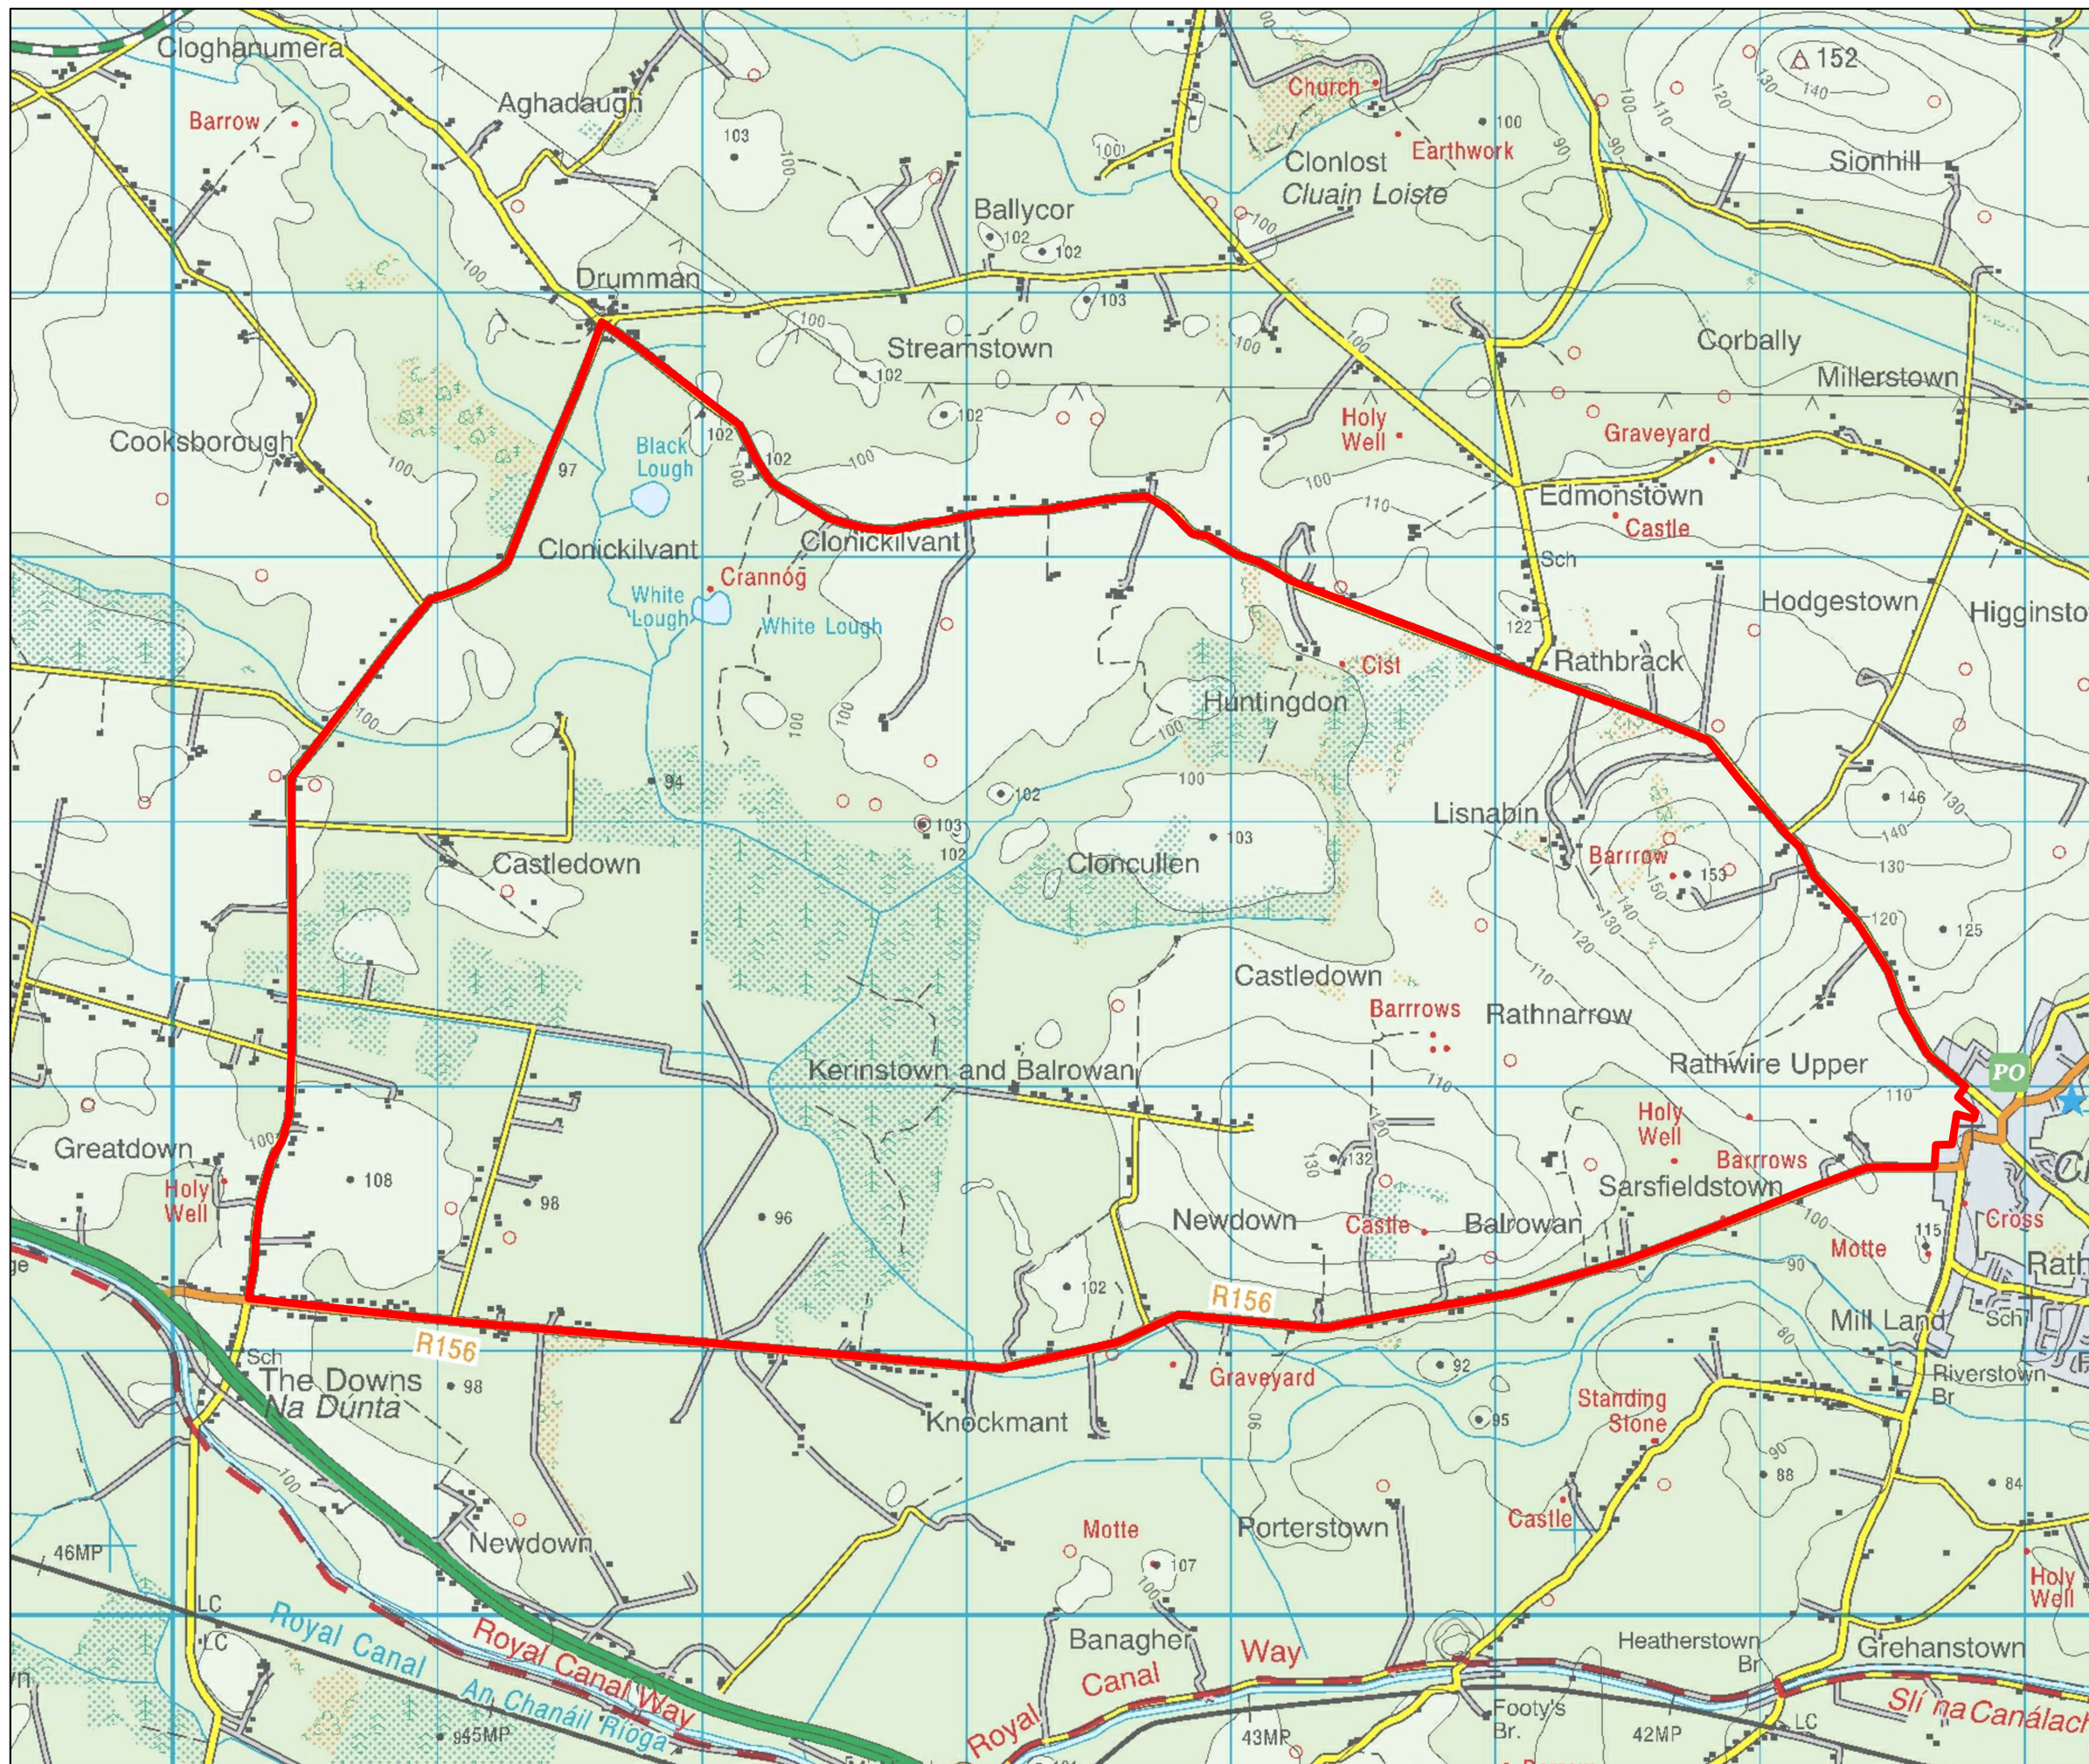

Job Title: **Bracklyn Wind Farm**

Drawing Title: **Alternative Site Locations**

Drawing No:	Revision No.:
BRK001PAS_EIAR_ALT-0.01	Rev00

Scale:	Date:
(A3) 1:50,000	27/07/2021

Drawn By:	Checked By:	Confirmed By:
J.B.	S.C.	D.O.

OST © Licence: EN 0062821 - Prepared Using Irish Transverse Mercator.

LEGEND:
 WIND FARM INVESTIGATION AREA

N

Date:	Rev:	Description:	Drawn By:
Prepared By:			
			
Client:		Bracklyn Wind Farm Ltd.	
Job Title:		Bracklyn Wind Farm	
Drawing Title:		Alternative Site Locations - Option L1	
Drawing No.:	BRK001PAS_EIAR_ALT-0.02	Revision No.:	Rev00
Scale:	(A3) 1:25,000	Date:	27/07/2021
Drawn By:	J.B.	Checked By:	S.C.
		Confirmed By:	D.O.

Client:	Bracklyn Wind Farm Ltd.
Job Title:	Bracklyn Wind Farm
Drawing Title:	Alternative Site Locations - Option L2
Drawing No.:	BRK001PAS_EIAR_ALT-0.03
Revision No.:	Rev00
Scale:	(A3) 1:20,000
Date:	27/07/2021
Drawn By:	J.B.
Checked By:	S.C.
Confirmed By:	D.O.