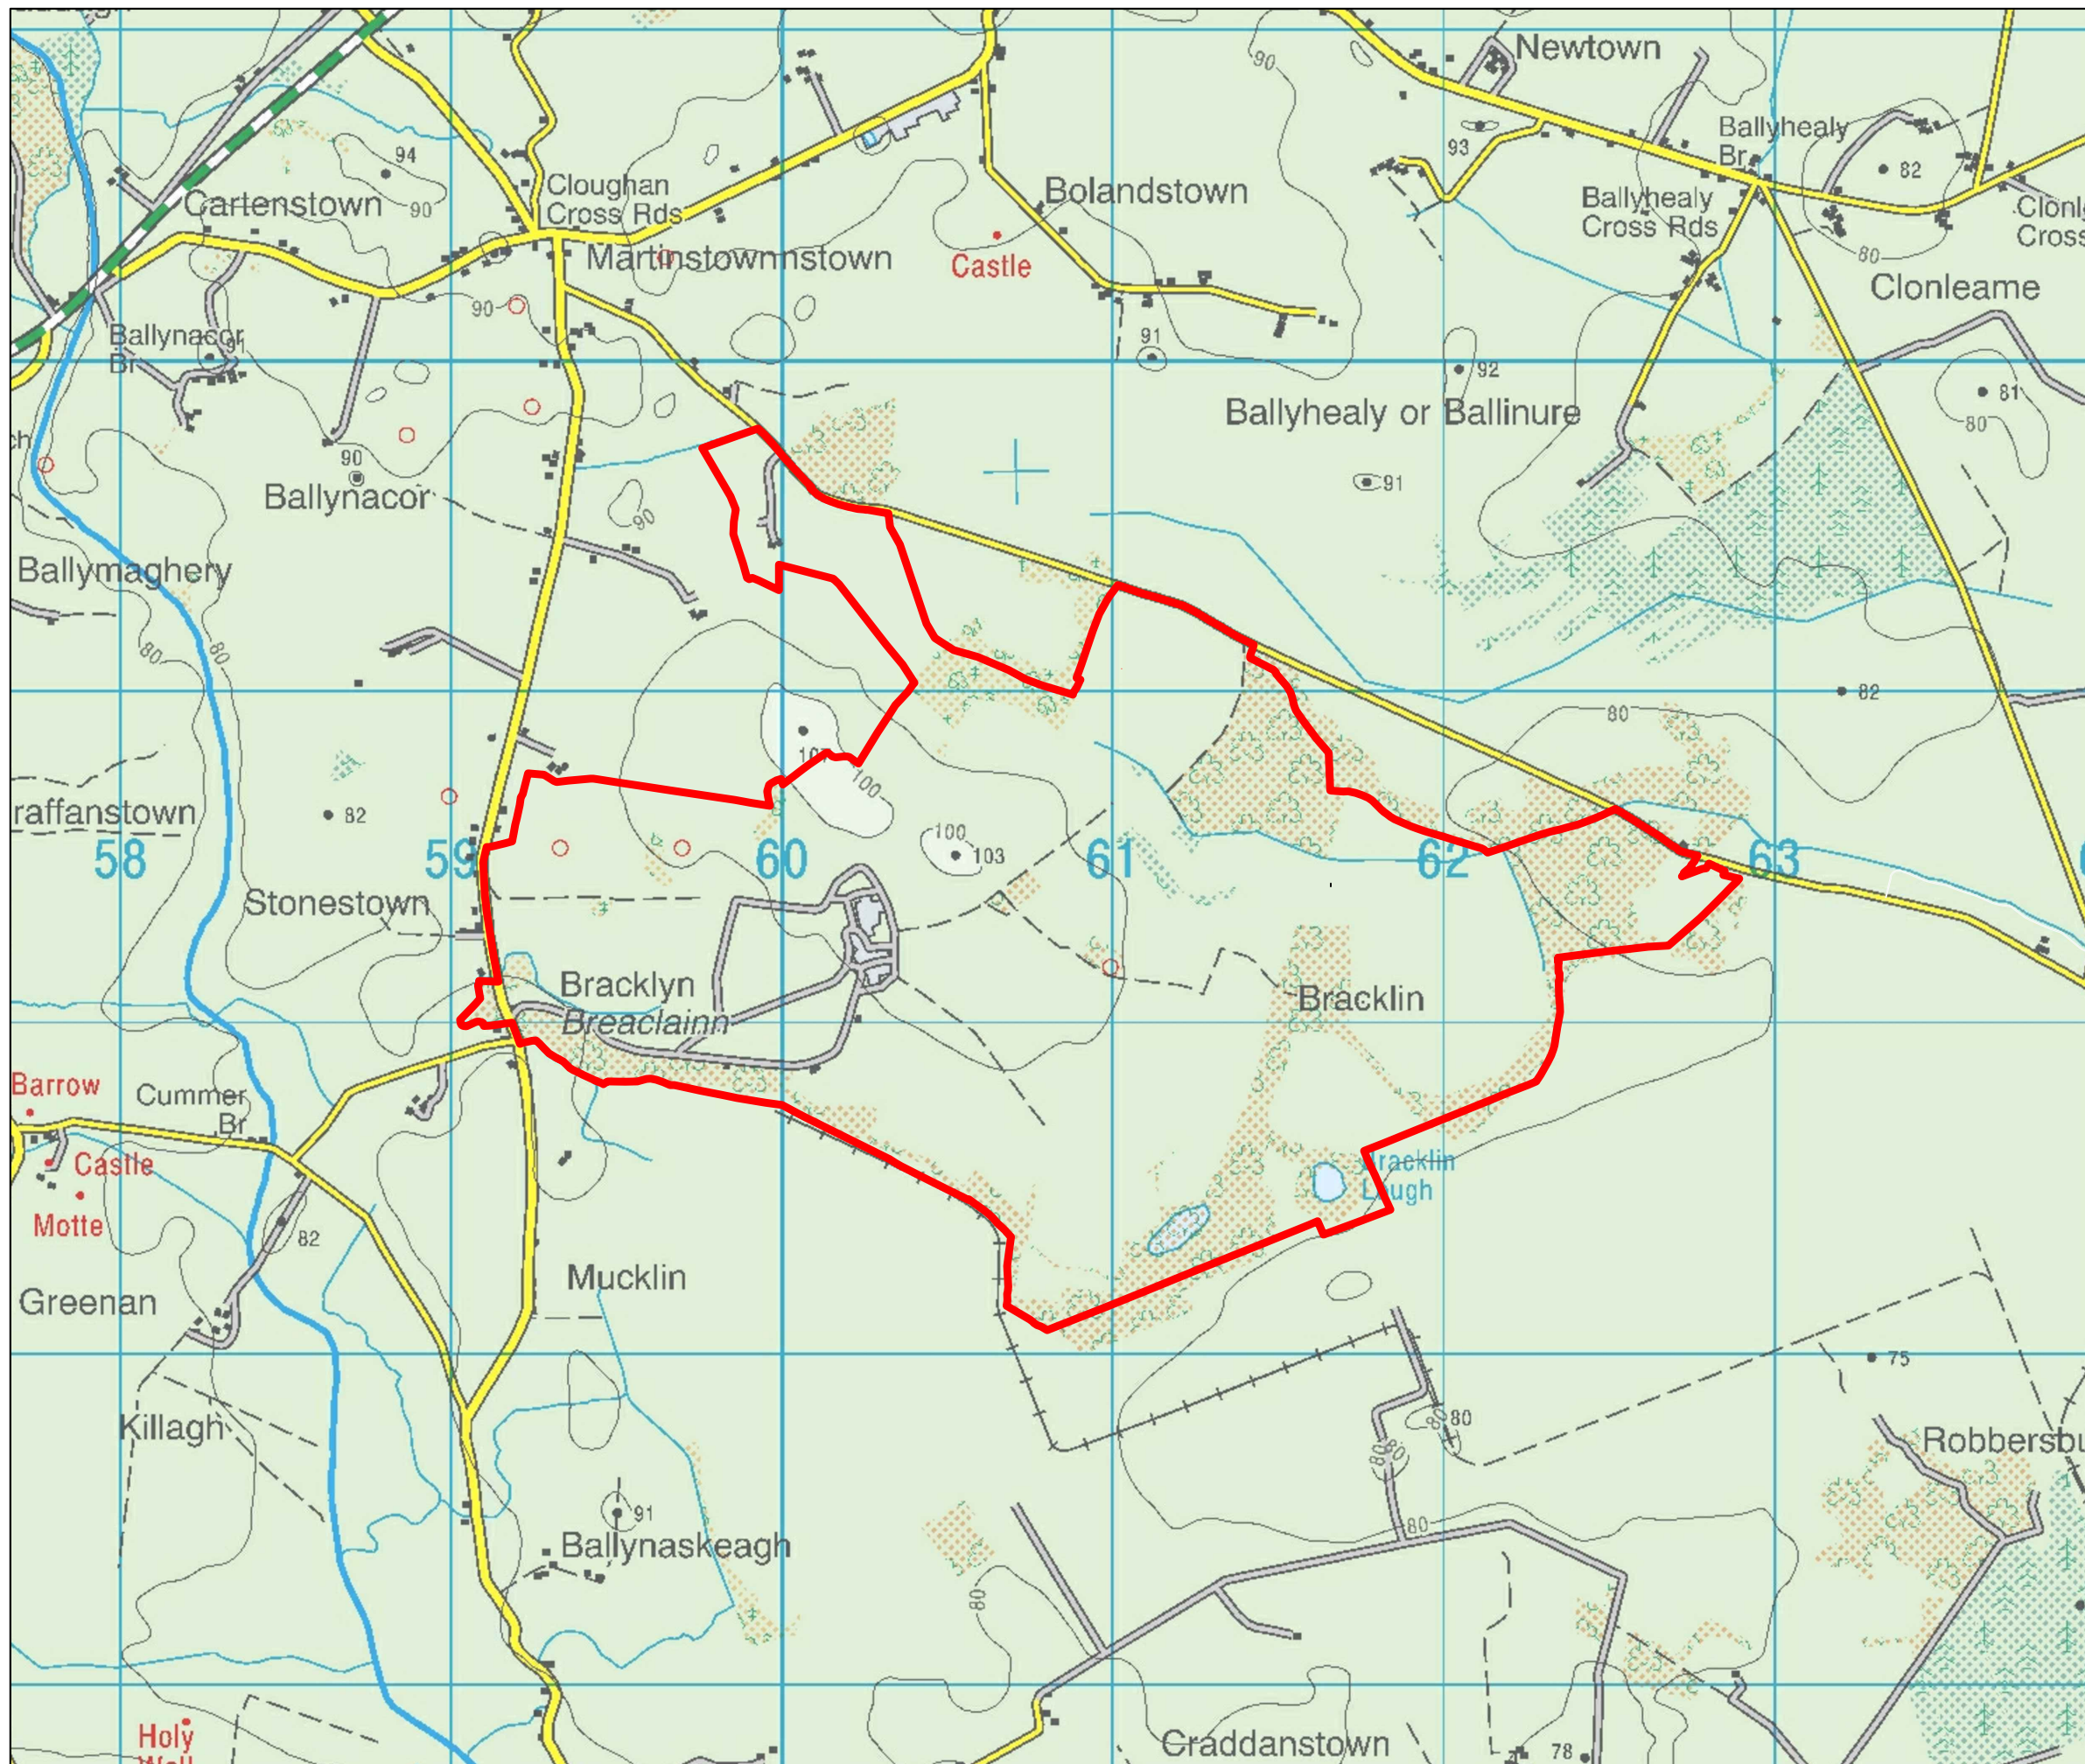

LEGEND:
WIND FARM INVESTIGATION AREA

Date:	Rev:	Description:	Drawn By:
Prepared By:			

Galetech Energy Services
Clondargan, Stradone
Co. Cavan, H12 NV06
info@galetechenergy.com
www.galetechenergy.com

Client:	Bracklyn Wind Farm Ltd.
Job Title:	Bracklyn Wind Farm
Drawing Title:	Alternative Site Locations - Option L2
Drawing No.:	BRK001PAS_EIAR_ALT-0.03
Revision No.:	Rev00
Scale:	(A3) 1:20,000
Date:	27/07/2021
Drawn By:	J.B.
Checked By:	S.C.
Confirmed By:	D.O.

OSI © Licence: EN 0062821 - Prepared Using Irish Transverse Mercator.